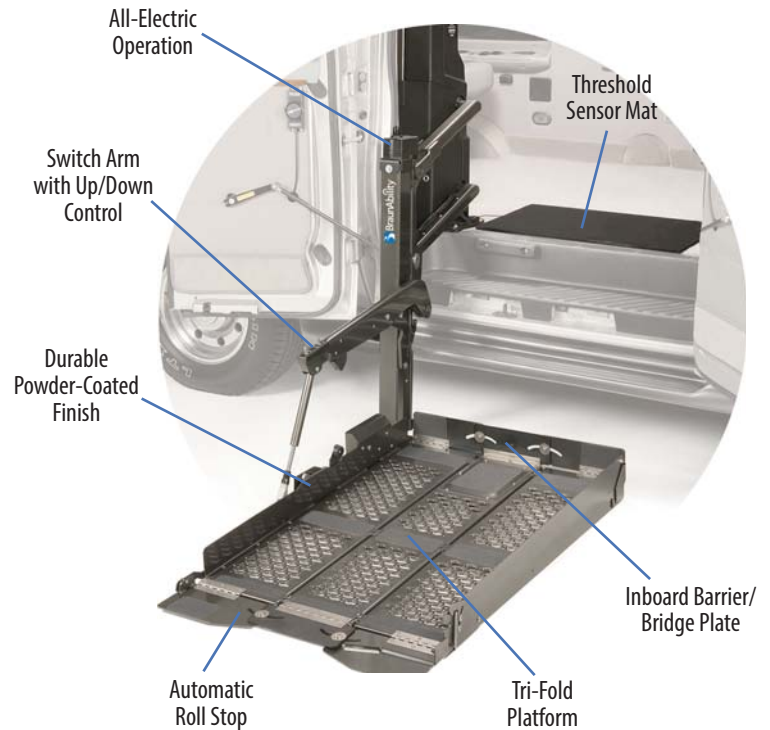

# Vangater® eBrochure

The innovative Vangater at once solves the problem of wheelchair access and ambulatory entry with a power tri-folding platform. Over half the van's side door is available for easy ambulatory exit and entry when the lift is in the stowed position. But the touch of a button quickly unfolds the platform, revealing a fully functional wheelchair lift in a compact package.

The **Vangater Series** wheelchair lifts are fully electric in operation, for both the fold/unfold and up/down cycles. Lift operation is controlled by the standard hand-held control, the on-lift controls, or the optional remote control.

The Vangater Series is designed for installation in the side doors of domestic full-size vans. A model is also available for installation in minivans, see your dealer for details. With the compact tri-fold platform, the lift occupies minimal space inside the vehicle.

## Tri-Folding Platform for Ambulatory Access

	Vangater® Series
Platform Width	30"
Platform Length	43" & 47"
Lifting Capacity	600 lbs.
Hand-Held Control	Standard
Manual Backup	Standard
Remote Control	Optional
Door Operators	Optional
Side-Entry Platform	No
Side Door Installation	Yes
Rear Door Installation	No
Unit Weight	345 lbs.